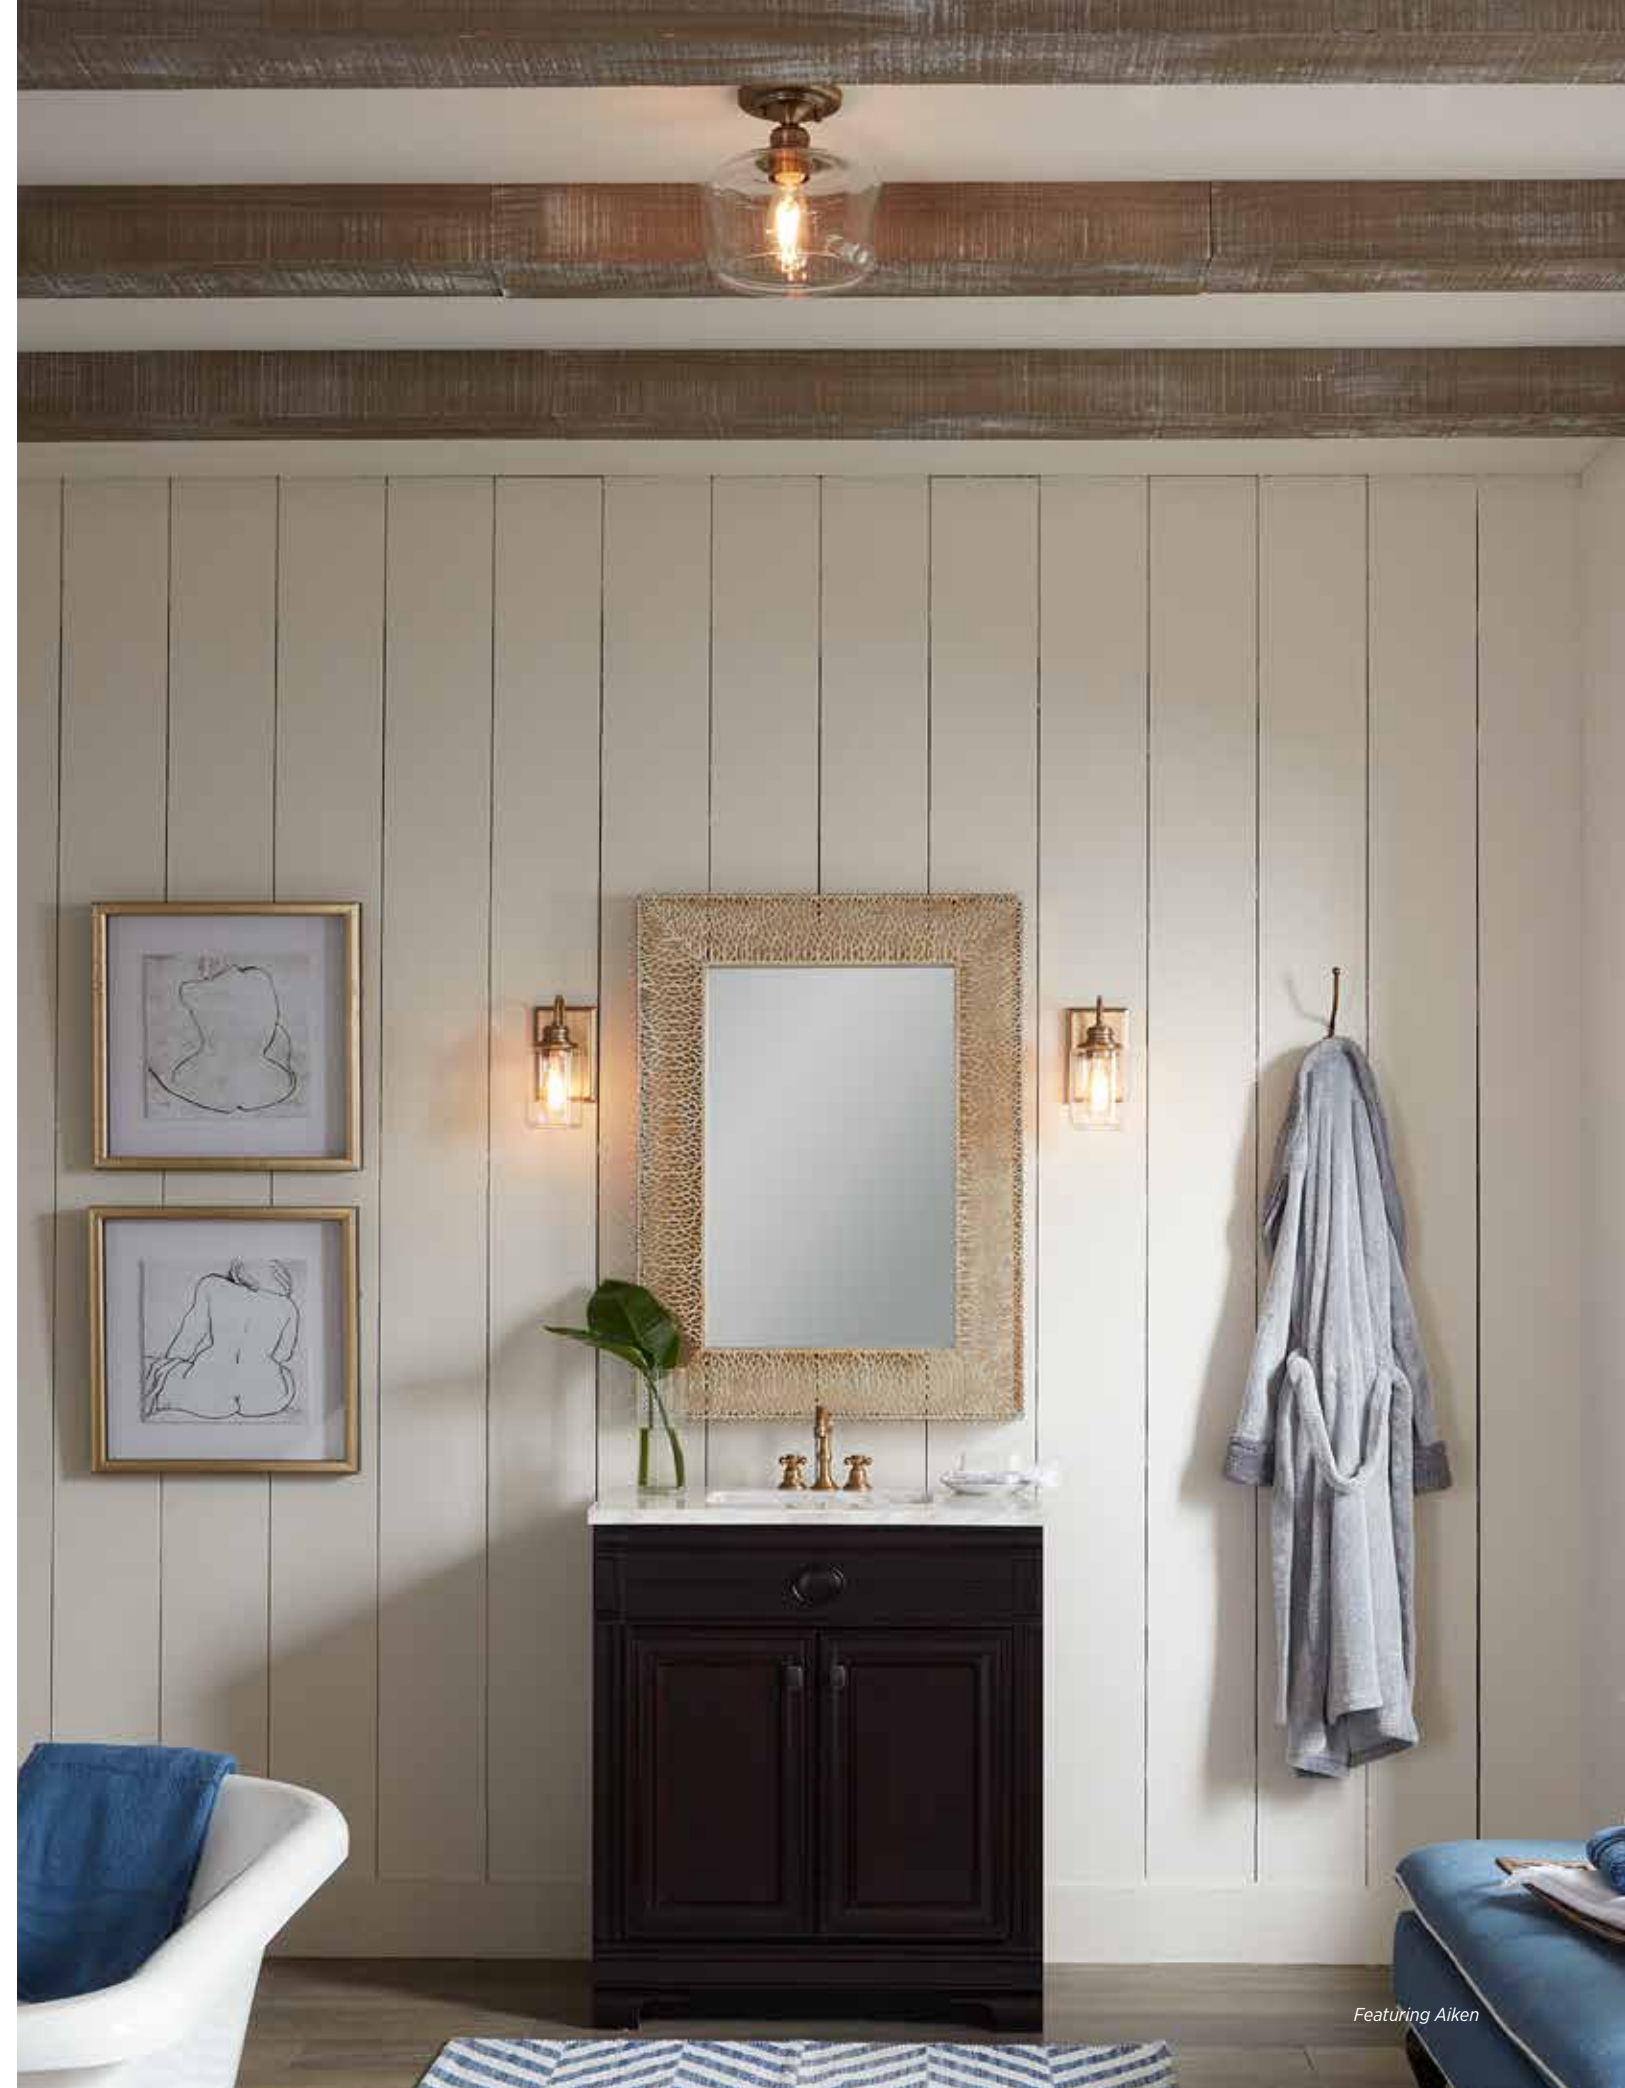

Aiken

Delightful details pair with clear glass to create the charm of the Aiken collection. A vintage-style cap tops a clear globe reminiscent of an apothecary bottle that has been repurposed for a new life as a light fixture.

ONE-LIGHT FLUSH MOUNT
P350214-009 Brushed Nickel
P350214-163 Vintage Brass
9" dia., 9" ht.
One medium base lamp,
each 60w max.