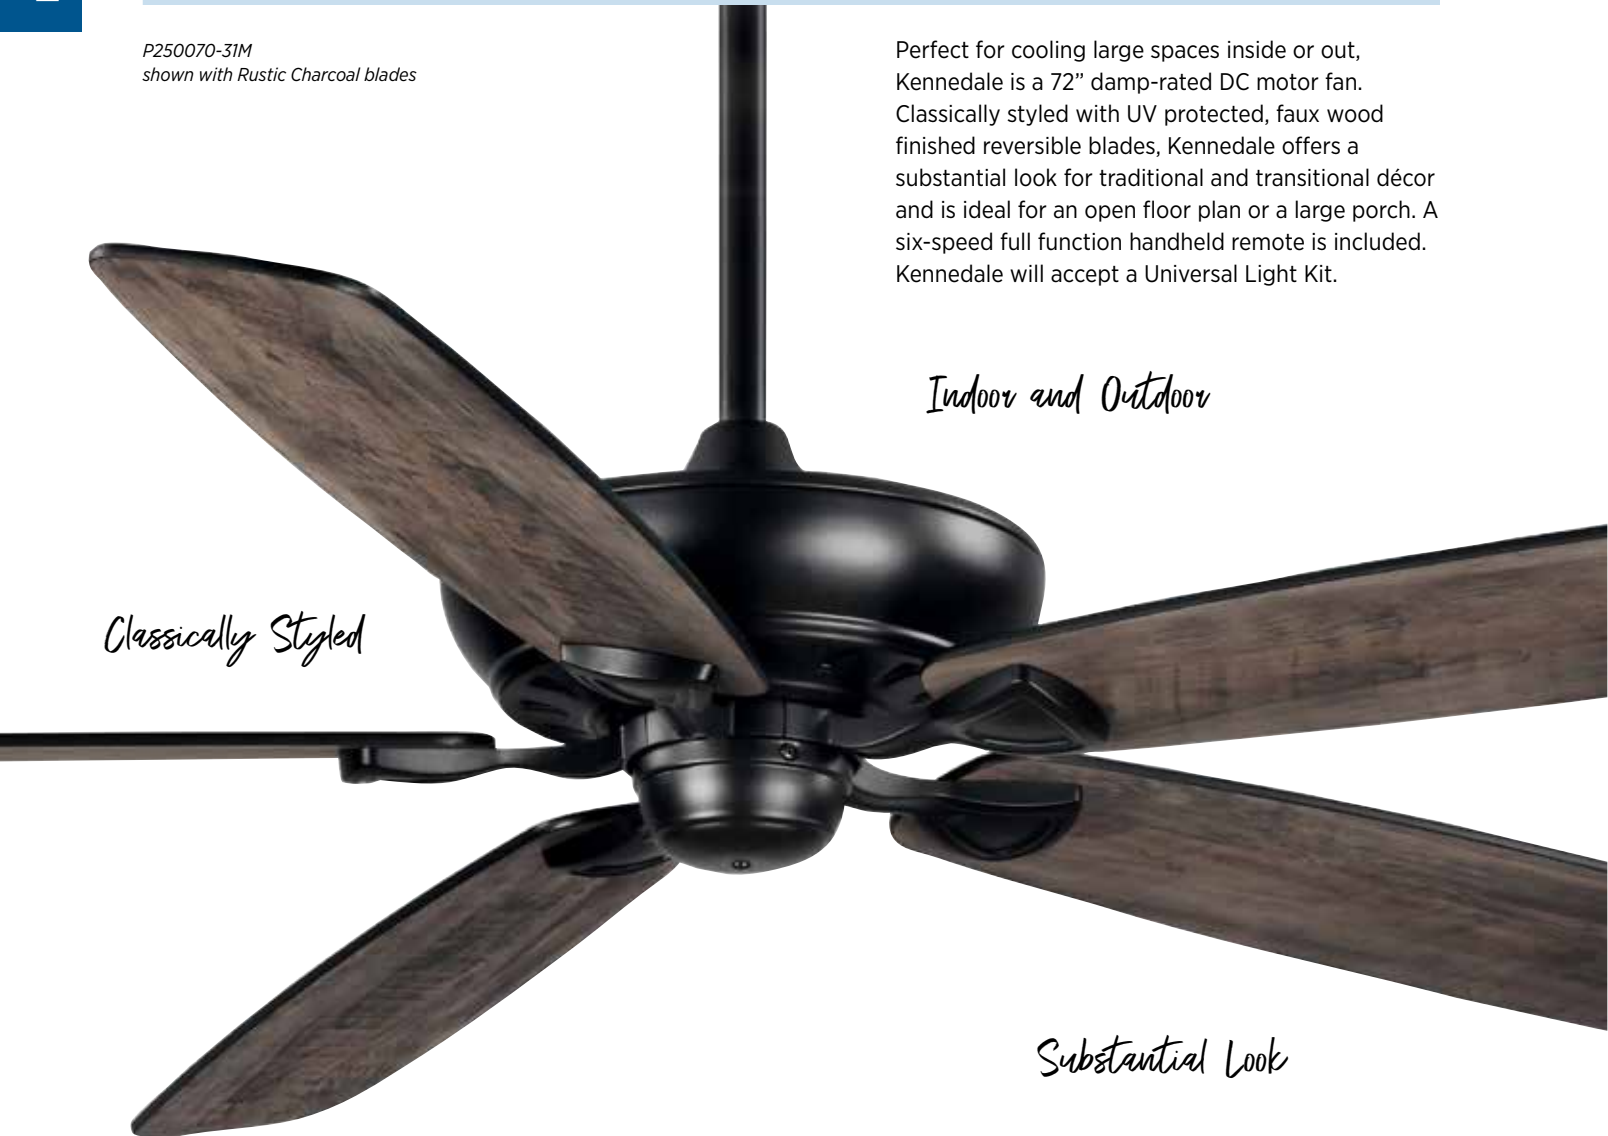

Kennedale

FINISHES

- Matte White - 028
- Painted Nickel - 152
- Matte Black - 31M

P250070-31M
shown with Rustic Charcoal blades

Perfect for cooling large spaces inside or out, Kennedale is a 72" damp-rated DC motor fan. Classically styled with UV protected, faux wood finished reversible blades, Kennedale offers a substantial look for traditional and transitional décor and is ideal for an open floor plan or a large porch. A six-speed full function handheld remote is included. Kennedale will accept a Universal Light Kit.

Indoor and Outdoor

Classically Styled

Substantial Look